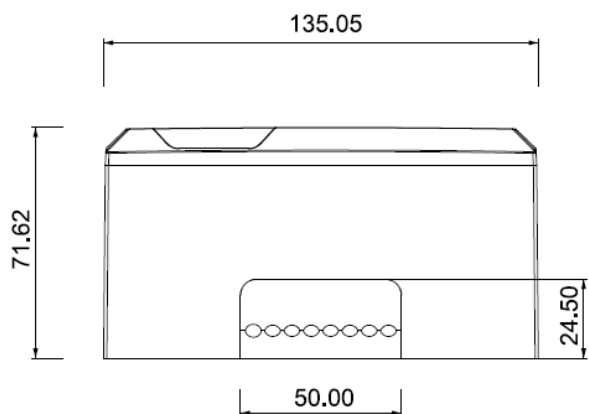

Dimensions in mm

Dimensions of **ASS050400000** Box for Wall Mounting of Color Control GX

Revision : v1.0
Date : 11-08-2015

Dimensions in mm

Dimensions of **ASS050400000** Box for Wall Mounting of Color Control GX