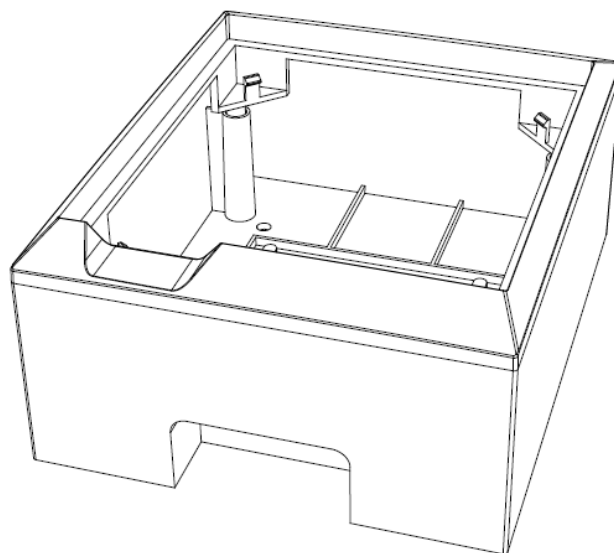

Dimensions in mm

Dimensions of **ASS050400000** Box for Wall Mounting of Color Control GX

Revision : v1.0
Date : 11-08-2015

Dimensions in mm

Dimensions of **ASS050400000** Box for Wall Mounting of Color Control GX