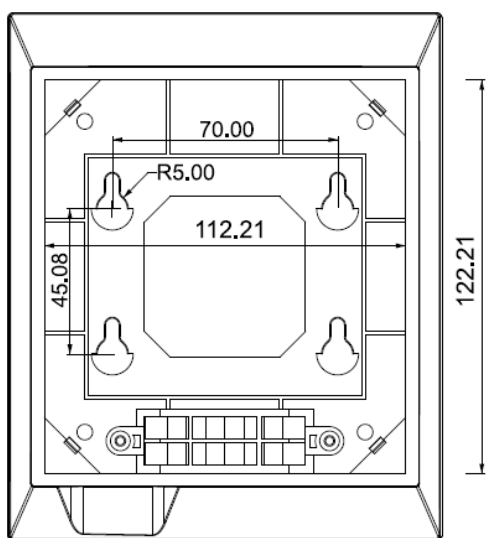

Dimensions in mm

Dimensions of **ASS050400000** Box for Wall Mounting of Color Control GX

Revision : v1.0
Date : 11-08-2015

Dimensions in mm

Dimensions of **ASS050400000** Box for Wall Mounting of Color Control GX