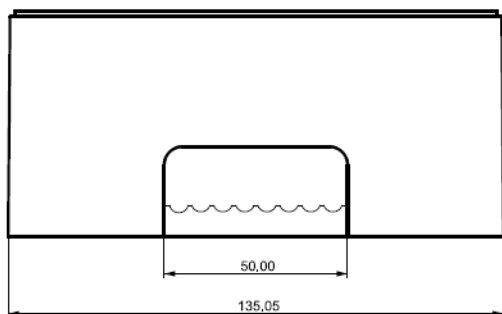

Dimensions in mm

Dimensions of **ASS050400000** Box for Wall Mounting of Color Control GX

Revision : v1.0
Date : 11-08-2015

Dimensions in mm

Dimensions of **ASS050400000** Box for Wall Mounting of Color Control GX