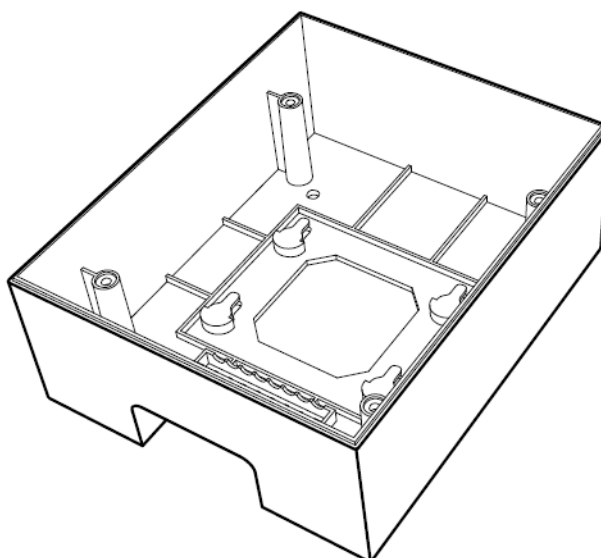

Dimensions in mm

Dimensions of **ASS050400000** Box for Wall Mounting of Color Control GX

Revision : v1.0
Date : 11-08-2015

Dimensions in mm

Dimensions of **ASS050400000** Box for Wall Mounting of Color Control GX