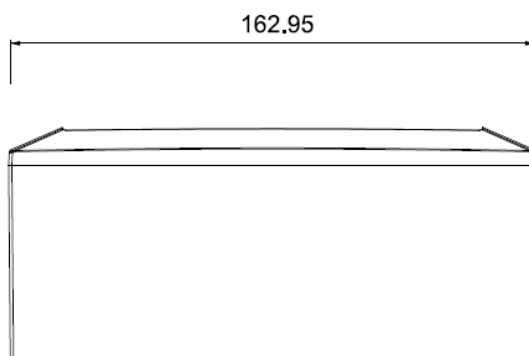

Dimensions in mm

Dimensions of **ASS050400000** Box for Wall Mounting of Color Control GX

Revision : v1.0
Date : 11-08-2015

Dimensions in mm

Dimensions of **ASS050400000** Box for Wall Mounting of Color Control GX