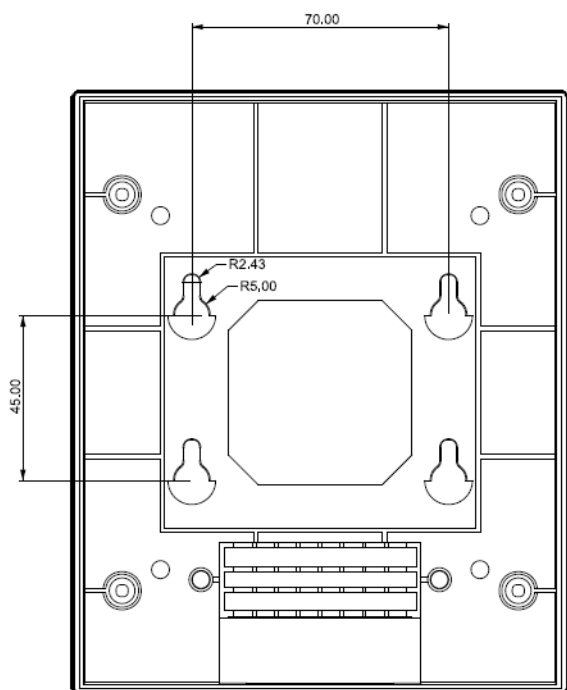

Dimensions in mm

Dimensions of **ASS050400000** Box for Wall Mounting of Color Control GX

Revision : v1.0
Date : 11-08-2015

Dimensions in mm

Dimensions of **ASS050400000** Box for Wall Mounting of Color Control GX